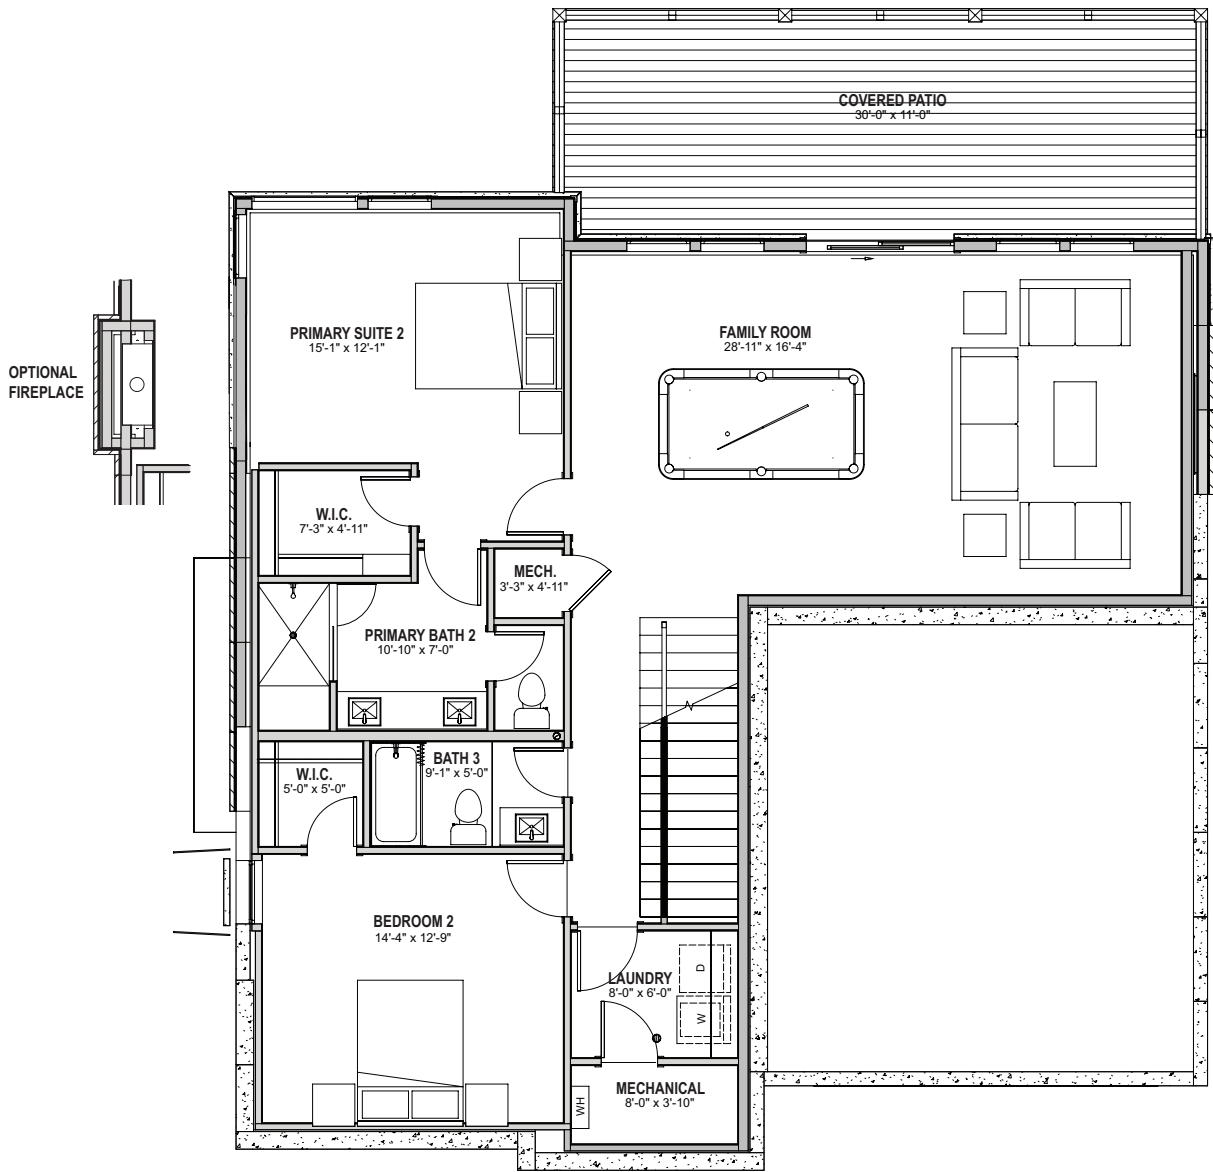

Downhill Style Plan

- 2,775 Square Feet
- Dual Primary, One on Main Level
- 3 Bedrooms + Dual Living Rooms
- 3.5 Baths
- Attached 2-Car Garage

Main Level
1,426 Square Feet

OPTIONAL BEDROOM 4 AND FAMILY ROOM

Lower Level
1,349 Square Feet

All renderings and plans are artist's conceptions and subject to change without notice. All measurements, locations and features shown are approximate and may vary. All prices, features and materials are subject to change and availability. Equal housing opportunity. Each site is subject to specific site conditions. If applicable, foundation design, exterior finishing and materials, grading/drainage and commensurate retaining walls, decks/patios and supporting columns, and other items - may all vary from site to site. Consult your sales team for the specific conditions for your site. 11.12.2023