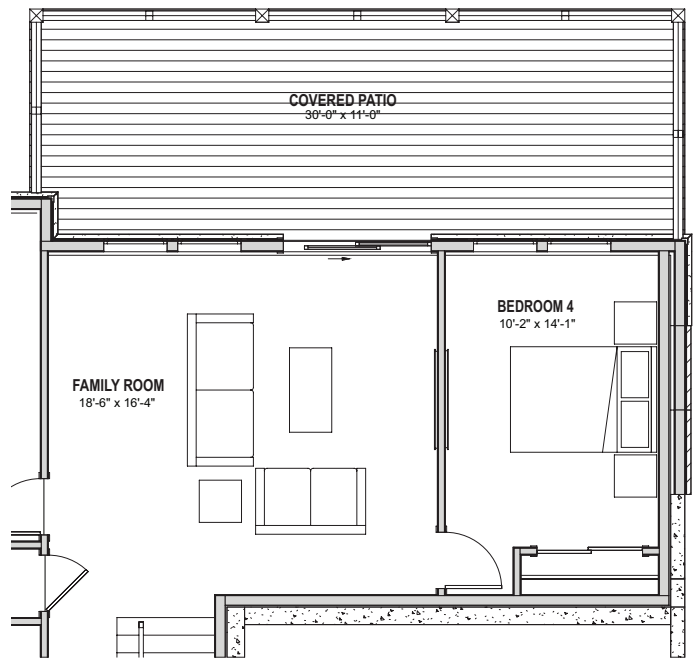

Downhill Style Plan

- 2,775 Square Feet
- Dual Primary, One on Main Level
- 3 Bedrooms + Dual Living Rooms
- 3.5 Baths
- Attached 2-Car Garage

Main Level
1,426 Square Feet

OPTIONAL BEDROOM 4 AND FAMILY ROOM

Lower Level
1,349 Square Feet

All renderings and plans are artist's conceptions and subject to change without notice. All measurements, locations and features shown are approximate and may vary. All prices, features and materials are subject to change and availability. Equal housing opportunity. Each site is subject to specific site conditions. If applicable, foundation design, exterior finishing and materials, grading/drainage and commensurate retaining walls, decks/patios and supporting columns, and other items - may all vary from site to site. Consult your sales team for the specific conditions for your site. 11.12.2023